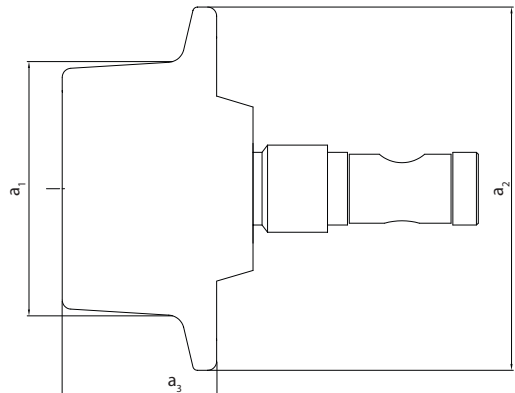

## PAN CONVEYOR ROLLERS

### ROLLERS

KÖBO designs rollers with ball bearings, stub shafts and grease fittings. Our rollers can be induction hardened up to 5 mm in depth.

Type	$a_1$	$a_2$	$a_3$	Motion Part No
Kobo PR 108 A	108	160	66	07988021
Kobo PR 140 A	140	200	85	07988022
Kobo PR 160 A	160	220	87	07988023

all dimensions in mm