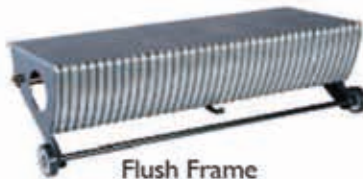

KÖBO

The Chain People

ESCALATOR STEP TECHNOLOGY

Otis Steps

RB, RBC Black

RB, RBC, Black/Yellow

J, 506, 510

Montgomery Steps

Flush Frame

Recessed Frame

Kone Steps

E Series Cast

Schindler Steps

9300, SWE, SWU

9300, SWE, SWU

Westinghouse Steps